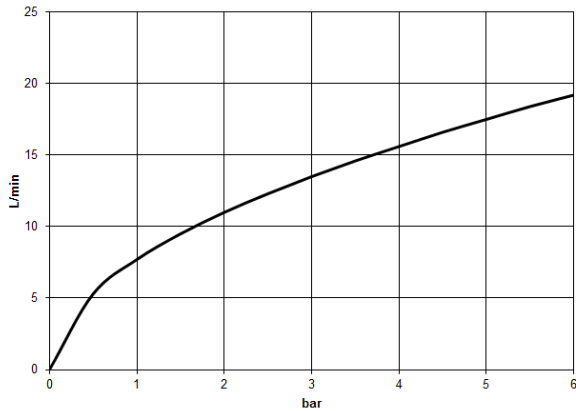

Flow rate chart

Certificates

Belgaqua_21-025- LGA_29687. WRAS_2207043.
27_1.